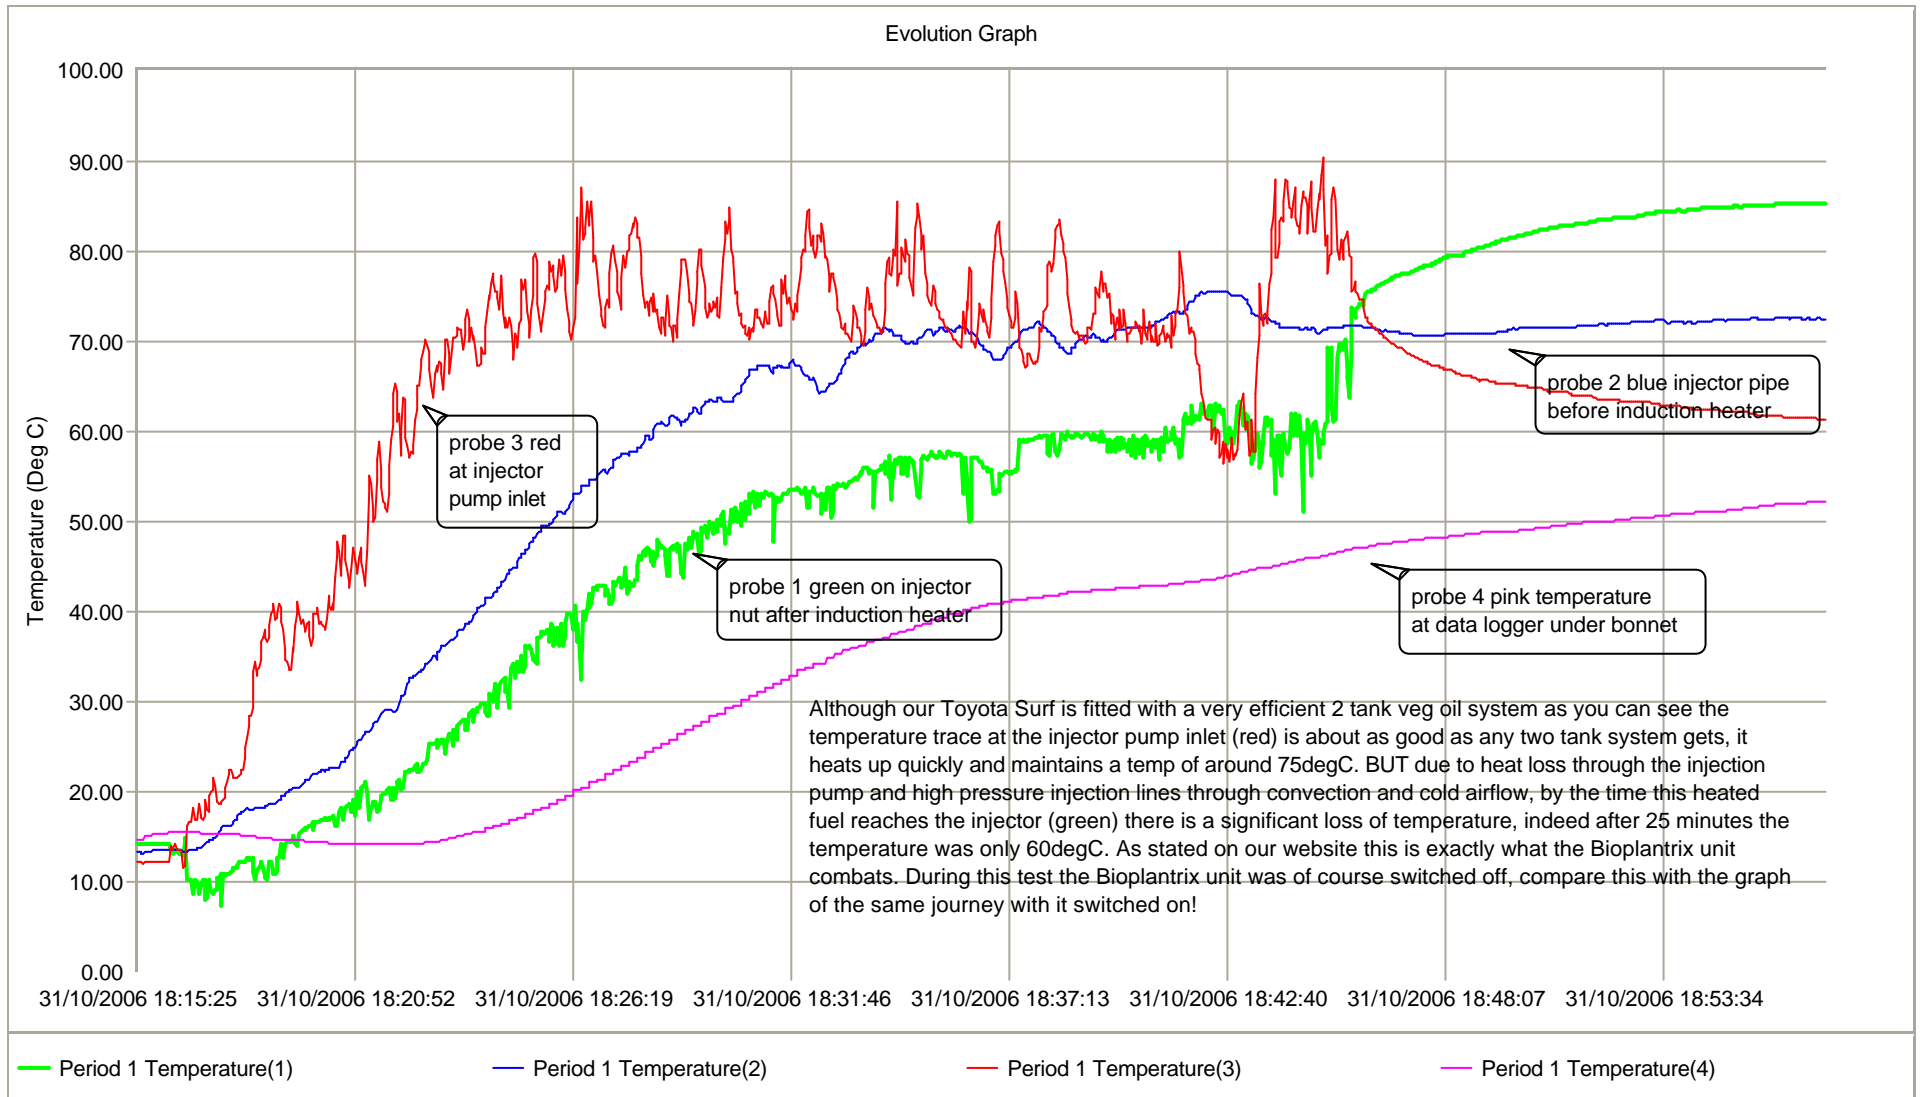

Evolution Graph

Title: Evolution Graph

File name: C:\Documents and Settings\Nick Hicken.LAPTOP.000\My Documents\DieselVeg\DataLogger\surf bio 2 sec without heat 311006.Grf

Collected exclusively from Evolution Model: N2004/2014

Serial No: 06020247

Evolution Graph

Title: Evolution Graph

File name: C:\Documents and Settings\Nick Hicken.LAPTOP.000\My Documents\DieselVeg\DataLogger\surf bio 2 sec 301006.Grf

Collected exclusively from Evolution Model: N2004/2014